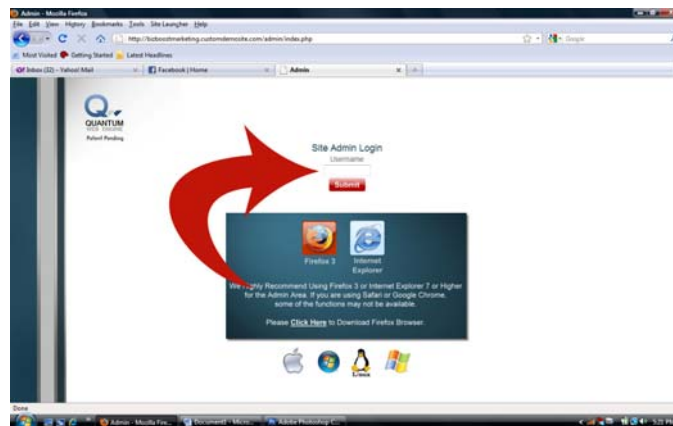

# How to Log Into Your Website

My Address \_\_\_\_\_

My Username \_\_\_\_\_

My Password \_\_\_\_\_

Type your website address with “/admin” after it in your browser  
For example if your site is books.com, go to books.com/admin

Enter your username

Click “yes”, enter your password, Click “Submit”