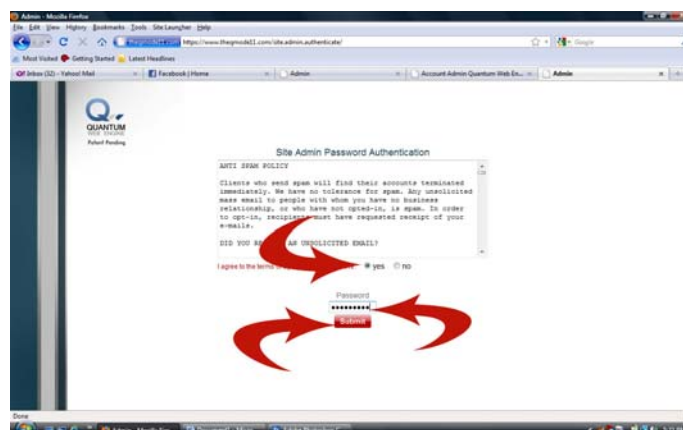

# How to Log Into Your Website

My Address \_\_\_\_\_

My Username \_\_\_\_\_

My Password \_\_\_\_\_

Type your website address with “/admin” after it in your browser  
For example if your site is books.com, go to books.com/admin

Enter your username

Click “yes”, enter your password, Click “Submit”